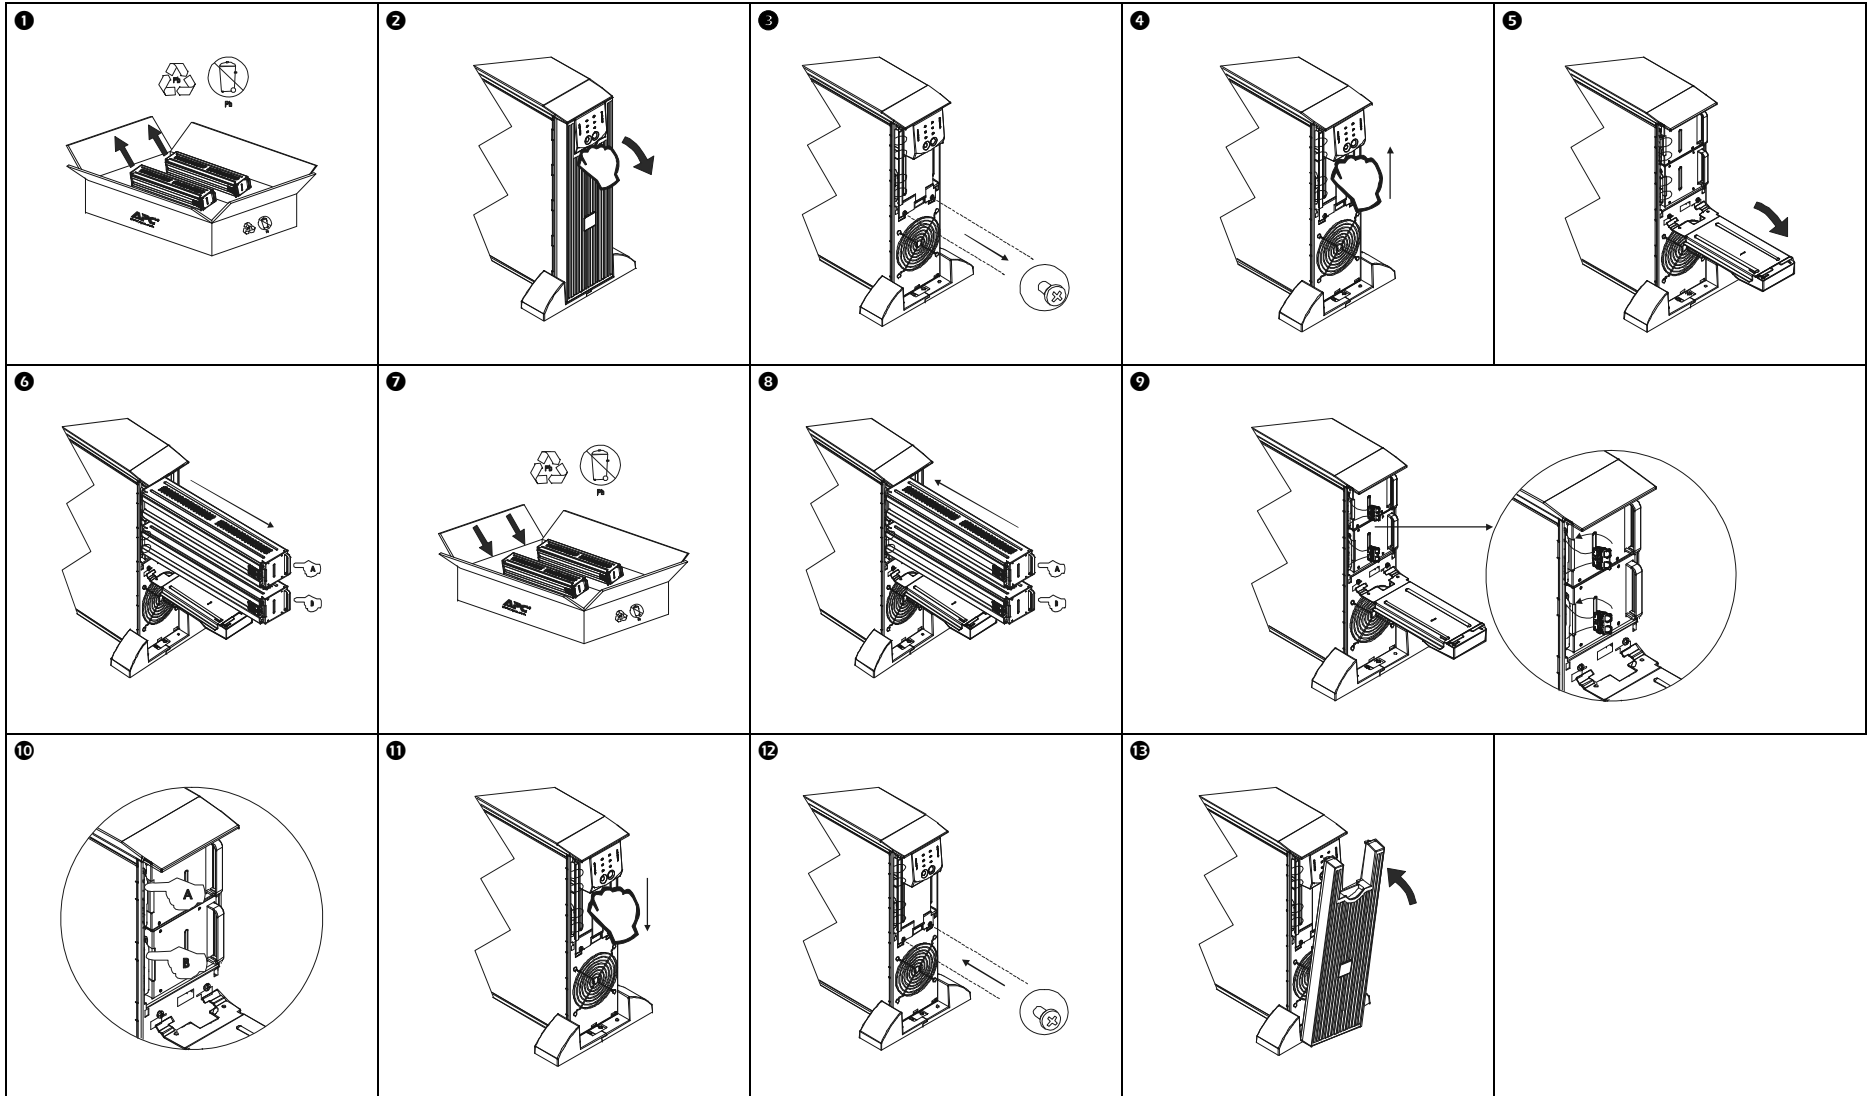

Installation Guide Replacement Battery RBC44/RBC44J/RBC44EB

SURT 3000/5000 VA Tower/Rack-Mount 3U, SR1 3000/5000/6000 VA Tower/Rack-Mount 3U

SURT 7500/10000 VA Tower/Rack-Mount 6U, SR1 8000/10000 VA Tower/Rack-Mount 6U

SURT192XLBP, SR1192XPB, SURT192XLBF