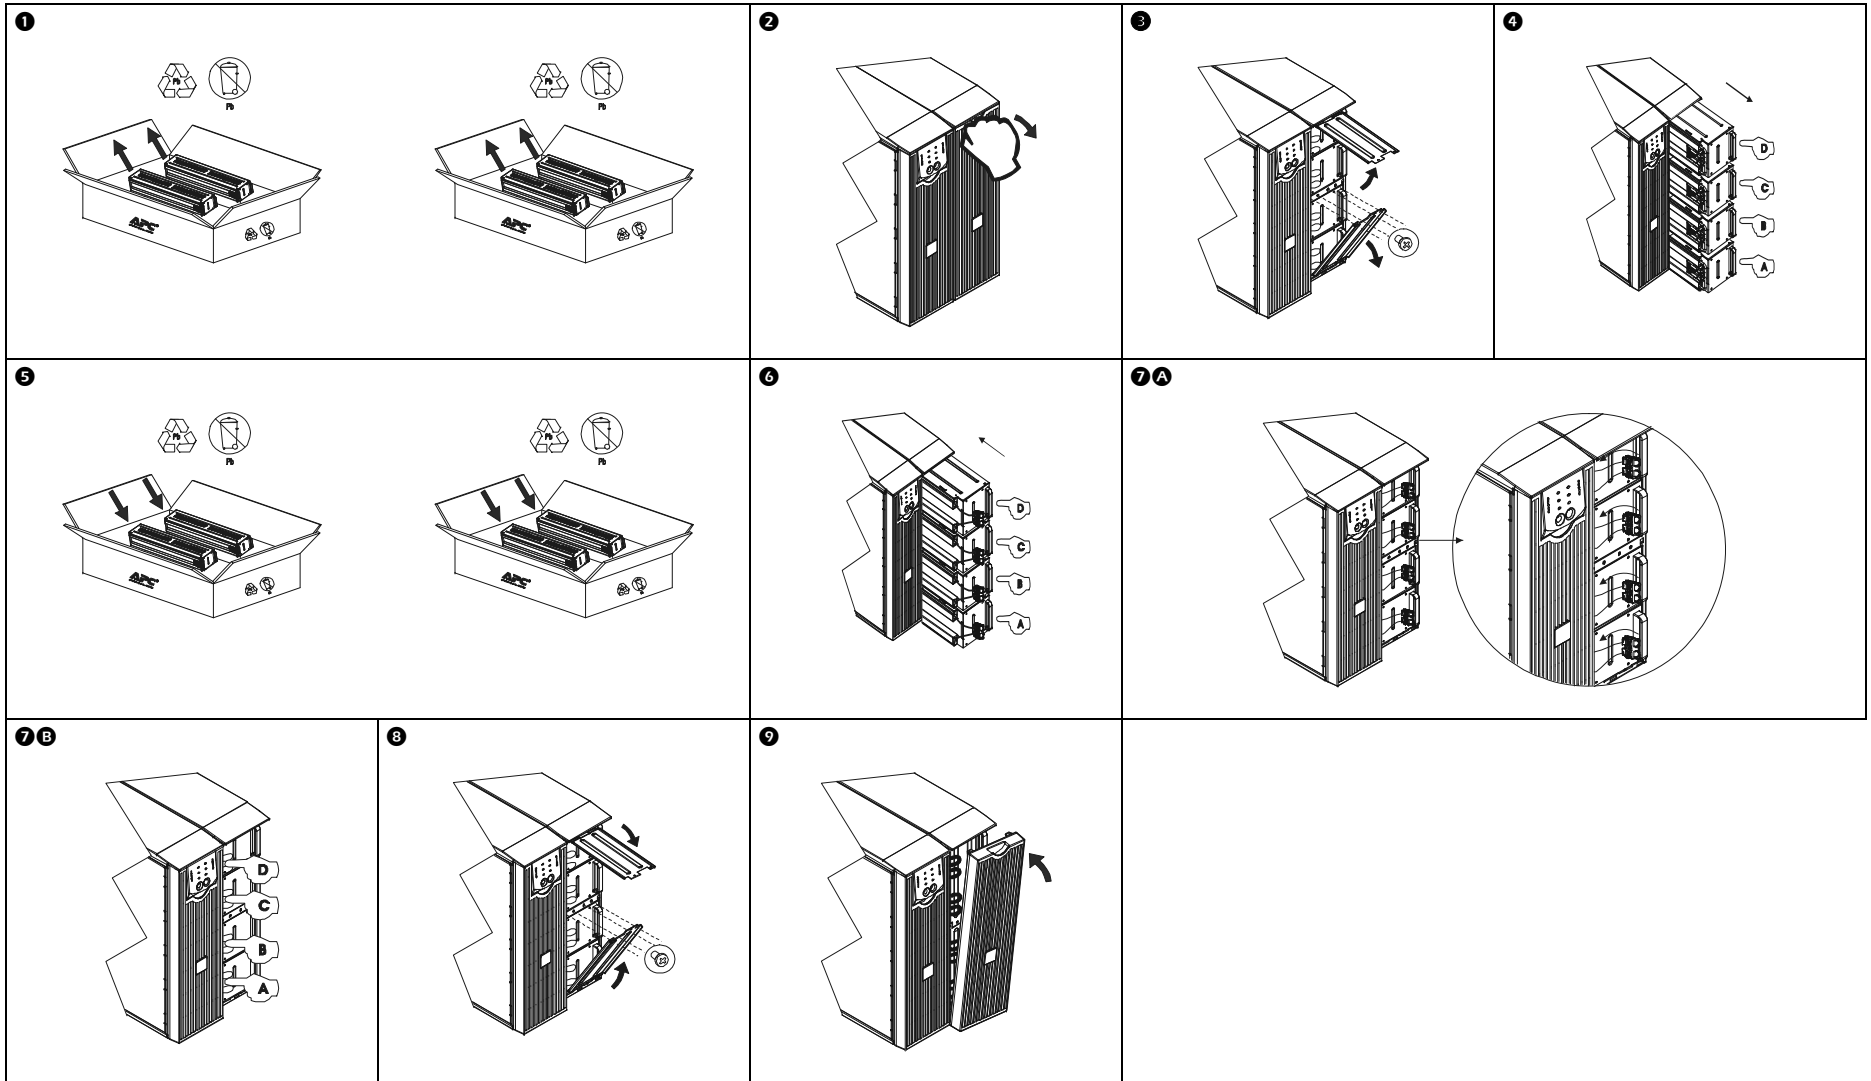

Installation Guide Replacement Battery RBC44/RBC44J/RBC44EB

SURT 3000/5000 VA Tower/Rack-Mount 3U, SR1 3000/5000/6000 VA Tower/Rack-Mount 3U

SURT 7500/10000 VA Tower/Rack-Mount 6U, SR1 8000/10000 VA Tower/Rack-Mount 6U

SURT192XLBP, SR1192XPB, SURT192XLBF